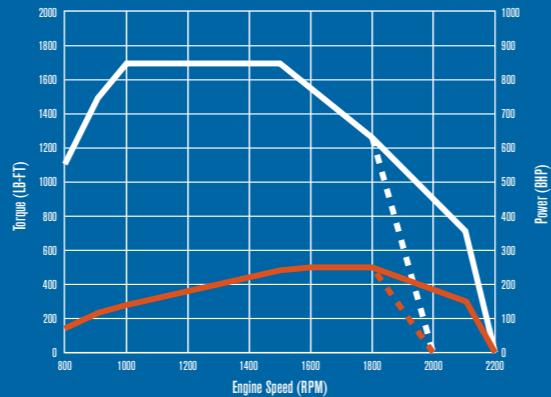

MAXXFORCE 15 PERFORMANCE

435 HP / 1550/1750 lb-ft

450 HP / 1550 lb-ft

500 HP / 1650 lb-ft

500 HP / 1650/1850 lb-ft

450 HP / 1550/1750 lb-ft

450 HP / 1750 lb-ft

500 HP / 1850 lb-ft

550 HP / 1850 lb-ft

SEVERE SERVICE TORQUE RATINGS (2100 RPM)

ON-HIGHWAY TORQUE RATINGS (1900 RPM)

SEVERE SERVICE HORSEPOWER RATINGS (2100 RPM)

ON-HIGHWAY HORSEPOWER RATINGS (1900 RPM)