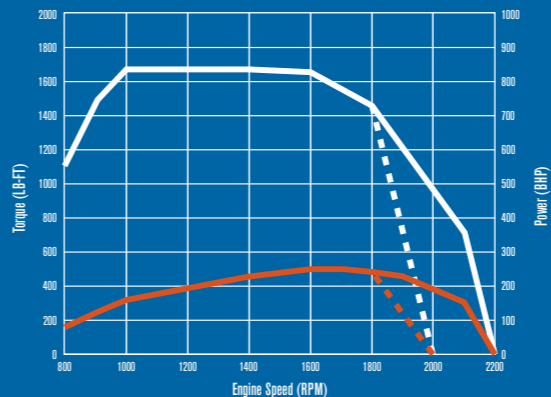

MAXXFORCE 15 PERFORMANCE

435 HP / 1550/1750 lb-ft

450 HP / 1550 lb-ft

500 HP / 1650 lb-ft

500 HP / 1650/1850 lb-ft

450 HP / 1550/1750 lb-ft

450 HP / 1750 lb-ft

500 HP / 1850 lb-ft

550 HP / 1850 lb-ft

SEVERE SERVICE TORQUE RATINGS (2100 RPM)

ON-HIGHWAY TORQUE RATINGS (1900 RPM)

SEVERE SERVICE HORSEPOWER RATINGS (2100 RPM)

ON-HIGHWAY HORSEPOWER RATINGS (1900 RPM)