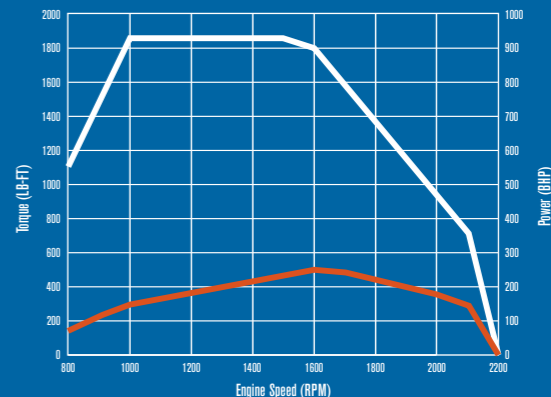

MAXXFORCE 15 PERFORMANCE

435 HP / 1550/1750 lb-ft

450 HP / 1550 lb-ft

500 HP / 1650 lb-ft

500 HP / 1650/1850 lb-ft

450 HP / 1550/1750 lb-ft

450 HP / 1750 lb-ft

500 HP / 1850 lb-ft

550 HP / 1850 lb-ft

SEVERE SERVICE TORQUE RATINGS (2100 RPM)

ON-HIGHWAY TORQUE RATINGS (1900 RPM)

SEVERE SERVICE HORSEPOWER RATINGS (2100 RPM)

ON-HIGHWAY HORSEPOWER RATINGS (1900 RPM)