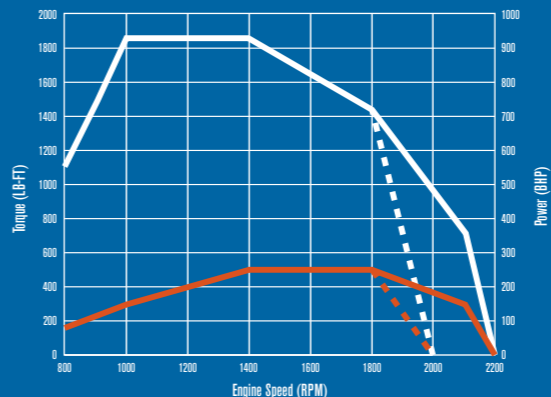

MAXXFORCE 15 PERFORMANCE

435 HP / 1550/1750 lb-ft

450 HP / 1550 lb-ft

500 HP / 1650 lb-ft

500 HP / 1650/1850 lb-ft

450 HP / 1550/1750 lb-ft

450 HP / 1750 lb-ft

500 HP / 1850 lb-ft

550 HP / 1850 lb-ft

SEVERE SERVICE TORQUE RATINGS (2100 RPM)

ON-HIGHWAY TORQUE RATINGS (1900 RPM)

SEVERE SERVICE HORSEPOWER RATINGS (2100 RPM)

ON-HIGHWAY HORSEPOWER RATINGS (1900 RPM)