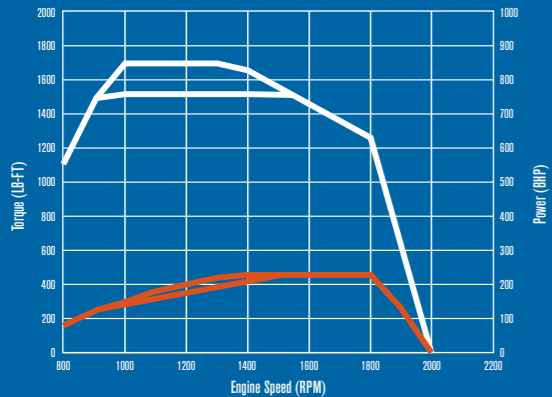

MAXXFORCE 15 PERFORMANCE

435 HP / 1550/1750 lb-ft

450 HP / 1550 lb-ft

500 HP / 1650 lb-ft

500 HP / 1650/1850 lb-ft

450 HP / 1550/1750 lb-ft

450 HP / 1750 lb-ft

500 HP / 1850 lb-ft

550 HP / 1850 lb-ft

SEVERE SERVICE TORQUE RATINGS (2100 RPM)

ON-HIGHWAY TORQUE RATINGS (1900 RPM)

SEVERE SERVICE HORSEPOWER RATINGS (2100 RPM)

ON-HIGHWAY HORSEPOWER RATINGS (1900 RPM)