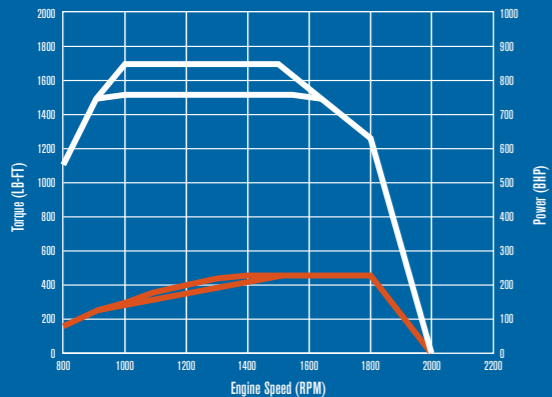

MAXXFORCE 15 PERFORMANCE

435 HP / 1550/1750 lb-ft

450 HP / 1550 lb-ft

500 HP / 1650 lb-ft

500 HP / 1650/1850 lb-ft

450 HP / 1550/1750 lb-ft

450 HP / 1750 lb-ft

500 HP / 1850 lb-ft

550 HP / 1850 lb-ft

SEVERE SERVICE TORQUE RATINGS (2100 RPM)

ON-HIGHWAY TORQUE RATINGS (1900 RPM)

SEVERE SERVICE HORSEPOWER RATINGS (2100 RPM)

ON-HIGHWAY HORSEPOWER RATINGS (1900 RPM)