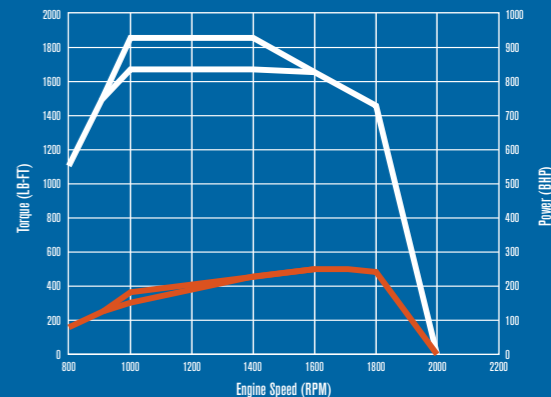

MAXXFORCE 15 PERFORMANCE

435 HP / 1550/1750 lb-ft

450 HP / 1550 lb-ft

500 HP / 1650 lb-ft

500 HP / 1650/1850 lb-ft

450 HP / 1550/1750 lb-ft

450 HP / 1750 lb-ft

500 HP / 1850 lb-ft

550 HP / 1850 lb-ft

SEVERE SERVICE TORQUE RATINGS (2100 RPM)

ON-HIGHWAY TORQUE RATINGS (1900 RPM)

SEVERE SERVICE HORSEPOWER RATINGS (2100 RPM)

ON-HIGHWAY HORSEPOWER RATINGS (1900 RPM)