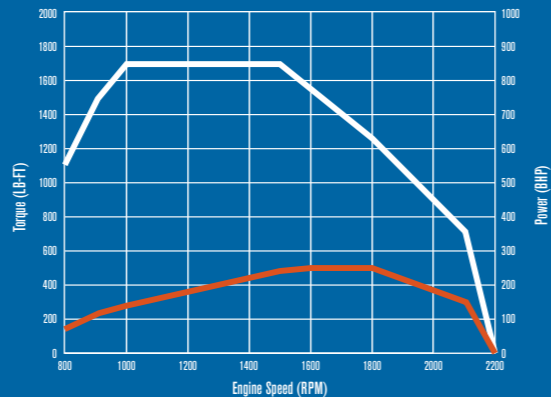

MAXXFORCE 15 PERFORMANCE

435 HP / 1550/1750 lb-ft

450 HP / 1550 lb-ft

500 HP / 1650 lb-ft

500 HP / 1650/1850 lb-ft

450 HP / 1550/1750 lb-ft

450 HP / 1750 lb-ft

500 HP / 1850 lb-ft

550 HP / 1850 lb-ft

SEVERE SERVICE TORQUE RATINGS (2100 RPM)

ON-HIGHWAY TORQUE RATINGS (1900 RPM)

SEVERE SERVICE HORSEPOWER RATINGS (2100 RPM)

ON-HIGHWAY HORSEPOWER RATINGS (1900 RPM)